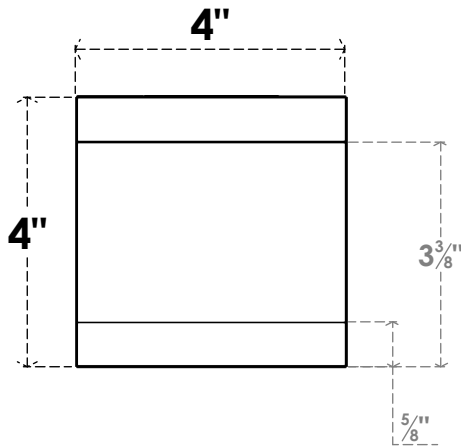

ITEM NUMBER: RFTURO040X04000X12000X004BUR00RCPR

4"W X 4"H X 12"L TIMBERTHANE ROUGH CEDAR BURLINGTON FAUX WOOD OPEN RAFTER TAIL, 4"L END, PRIMED TAN

SIDE PROFILE

ISOMETRIC

FRONT PROFILE

GENERATED DATE : 03/02/2023