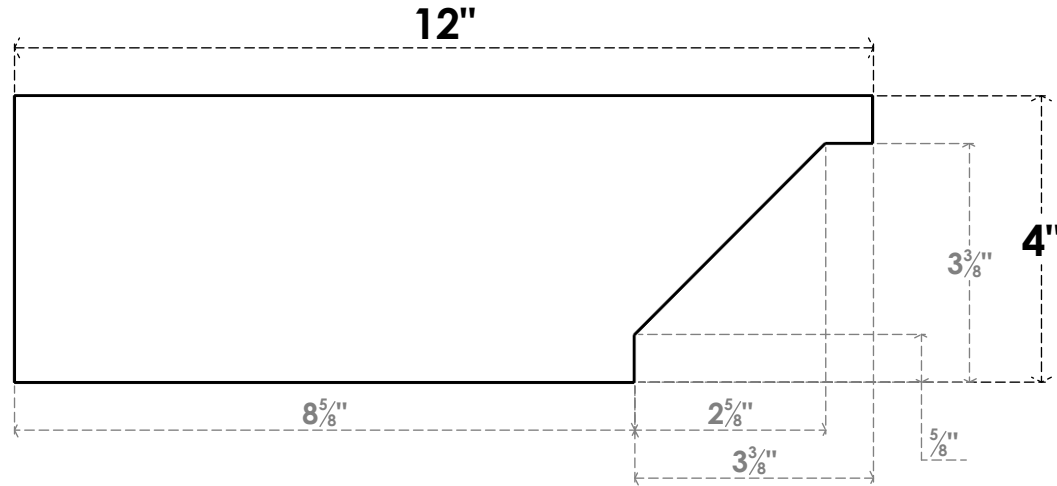

ITEM NUMBER: RFTURO040X04000X12000X004BUR00RCPR

4"W X 4"H X 12"L TIMBERTHANE ROUGH CEDAR BURLINGTON FAUX WOOD OPEN RAFTER TAIL, 4"L END, PRIMED TAN

SIDE PROFILE

ISOMETRIC

FRONT PROFILE

GENERATED DATE : 03/02/2023