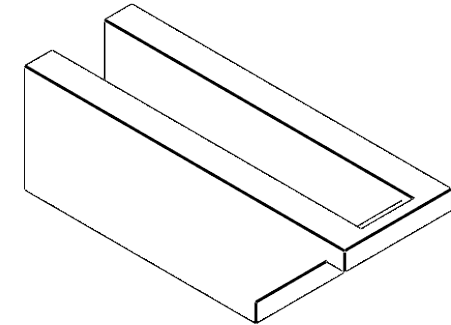

ITEM NUMBER: RFTURO040X04000X12000X004BUR00RCPR

4"W X 4"H X 12"L TIMBERTHANE ROUGH CEDAR BURLINGTON FAUX WOOD OPEN RAFTER TAIL, 4"L END, PRIMED TAN

SIDE PROFILE

ISOMETRIC

FRONT PROFILE

GENERATED DATE : 03/02/2023

EKENA MILLWORK
2300 WEST MAIN ST.
CLARKSVILLE, TX 75426
TOLL FREE: 866-607-0453
WWW.EKENAMILLWORK.COM

NOTES

1. INSTALLATION TO BE COMPLETED IN ACCORDANCE WITH MANUFACTURER'S SPECIFICATIONS.
2. DRAWING MAY NOT BE TO SCALE
3. THIS DRAWING IS INTENDED FOR DESIGN AND PLANNING PURPOSES ONLY.
4. ALL INFORMATION CONTAINED HEREIN WAS CURRENT AT THE TIME OF DEVELOPMENT BUT MUST BE REVIEWED AND APPROVED BY THE PRODUCT MANUFACTURER TO BE CONSIDERED ACCURATE.
5. TIMBERTHANE ARCHITECTURAL PRODUCTS ARE MADE FROM HIGH DENSITY URETHANE AND COME FACTORY PRIMED